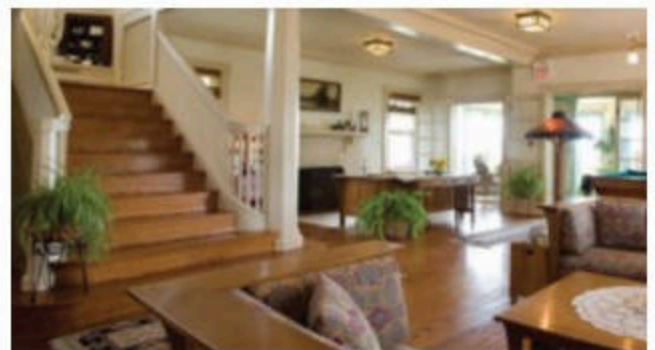

Cape May's  
OCEANFRONT  
Bed & Breakfast Inn

RHYTHM OF THE SEA  
1123 Beach Ave.  
Cape May - New Jersey

rhythmofthesea.com  
609-884-7788

*A Bed and Breakfast on the Ocean's Edge*

Relax and Take In the Ocean Air  
The Beach, The Views, Rhythm of the Sea  
– Simply Perfect!

Step through the sunny front porch, to the warmth of our welcoming interior—architecturally inspiring and in keeping with the Arts and Crafts Movement aesthetic of simplicity. Relax and refresh in the spacious interior of our Swiss Chalet-style bungalow.